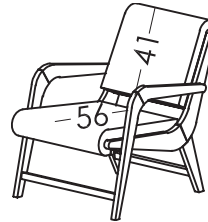

BOOMERANG

TECHNICAL DETAILS | RV001 | EN

fama

Measures

Width:	63cm
Height:	78cm
Depth:	56cm
Seat height:	41cm
Arm height:	58cm
Back height:	41cm
Depth open:	56cm

Technical information

Frame:	Madera pino y tablero
Seat suspension:	N.E.A
Back suspension:	Suspensión cincha 80mm
Seat firmness:	Tacto dureza medio (blanco)
Seat foam:	Poliuretano 35Kg + fibra
Back cushions:	Tacto dureza blando (gris)
Loose cushions:	-
Removable cover:	-